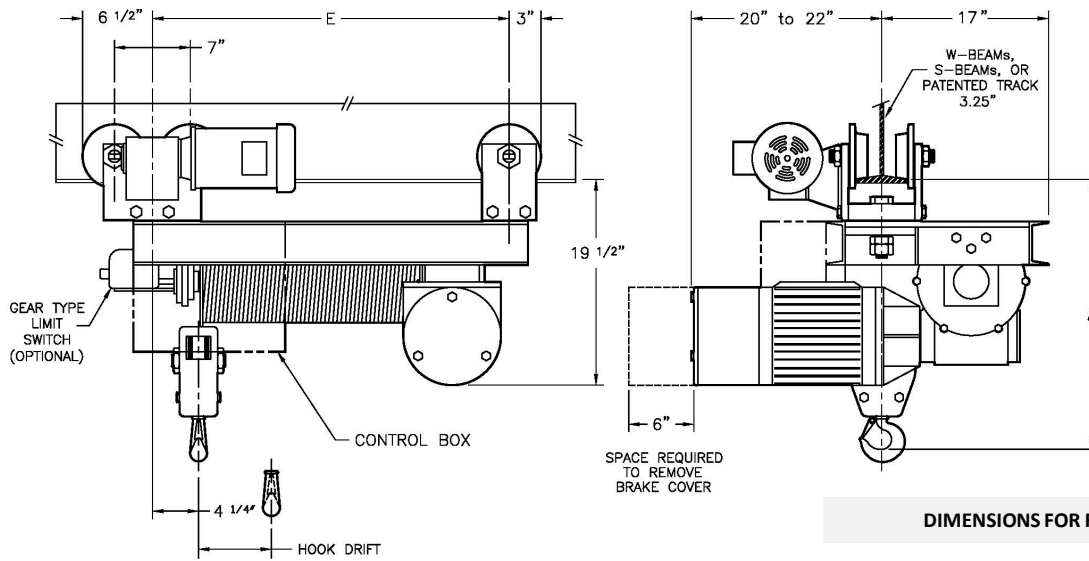

SINGLE HOOK MONORAIL HOIST

1 TO 3 TON (SINGLE REEVED/STANDARD HEADROOM)

DIMENSIONS FOR REFERENCE

LONGER LIFTS AS CUSTOM

STANDARD TROLLEY SPEEDS: 35 & 60 FPM

CATALOG NO.	CAPACITY (LBS)	SPEED (FPM)	LIFT (FT)	REEVING TYPE	CABLE (DIA)	HOIST MOTOR (HP @ RPM)	HEADROOM (A)	WHEEL BASE (E)	HOOK DRIFT	WEIGHT (LBS)
EA2-2022-MT	2,000	20	22	2PS	1/4	2 @ 1200	25"	22 7/8"	4"	675
EA2-2036-MT	2,000	20	36	2PS	1/4	2 @ 1200	25"	27 7/8"	6 3/4"	750
EA2-2050-MT	2,000	20	50	2PS	1/4	2 @ 1200	25"	32 7/8"	9 3/8"	825
EA2-3064-MT	2,000	30	64	2PS	1/4	3 @ 1800	25"	37 7/8"	11 3/4"	900
EA2-3078-MT	2,000	30	78	2PS	1/4	3 @ 1800	25"	42 7/8"	14 3/8"	975
EA3-2022-MT	3,000	20	22	2PS	5/16	3 @ 1200	25"	22 7/8"	4"	675
EA3-2036-MT	3,000	20	36	2PS	5/16	3 @ 1200	25"	27 7/8"	6 3/4"	750
EA3-2050-MT	3,000	20	50	2PS	5/16	3 @ 1200	25"	32 7/8"	9 3/8"	825
EA3-3064-MT	3,000	30	64	2PS	5/16	5 @ 1800	25"	37 7/8"	11 3/4"	900
EA3-3078-MT	3,000	30	78	2PS	5/16	5 @ 1800	25"	42 7/8"	14 3/8"	975
EA4-1011-MT	4,000	10	11	4PS	1/4	2 @ 1200	26"	22 7/8"	2"	700
EA4-1518-MT	4,000	15	18	4PS	1/4	3 @ 1800	26"	27 7/8"	3 3/8"	775
EA4-1525-MT	4,000	15	25	4PS	1/4	3 @ 1800	26"	32 7/8"	4 3/4"	850
EA4-1532-MT	4,000	15	32	4PS	1/4	3 @ 1800	26"	37 7/8"	5 7/8"	925
EA4-1539-MT	4,000	15	39	4PS	1/4	3 @ 1800	26"	42 7/8"	7 1/4"	1000
FA4-2020-MT	4,000	20	20	2PS	3/8	5 @ 1200	32"	28 3/4"	5 3/8"	875
FA4-2034-MT	4,000	20	34	2PS	3/8	5 @ 1200	32"	36 1/4"	8 7/8"	950
FA4-2048-MT	4,000	20	48	2PS	3/8	5 @ 1200	32"	43 3/4"	12 1/2"	1025
FA4-3063-MT	4,000	30	63	2PS	3/8	7 1/2 @ 1800	32"	51 1/4"	15 3/4"	1100
FA4-3078-MT	4,000	30	78	2PS	3/8	7 1/2 @ 1800	32"	58 3/4"	19 3/8"	1175
EA6-1011-MT	6,000	10	11	4PS	5/16	3 @ 1200	26"	22 7/8"	2"	700
EA6-1518-MT	6,000	15	18	4PS	5/16	5 @ 1800	26"	27 7/8"	3 3/8"	775
EA6-1525-MT	6,000	15	25	4PS	5/16	5 @ 1800	26"	32 7/8"	4 3/4"	850
EA6-1532-MT	6,000	15	32	4PS	5/16	5 @ 1800	26"	37 7/8"	5 7/8"	925
EA6-1539-MT	6,000	15	39	4PS	5/16	5 @ 1800	26"	42 7/8"	7 1/4"	1000
FA6-2020-MT	6,000	20	20	2PS	7/16	6 @ 1200	32"	28 3/4"	5 3/8"	900
FA6-2034-MT	6,000	20	34	2PS	7/16	6 @ 1200	32"	36 1/4"	8 7/8"	975
FA6-2048-MT	6,000	20	48	2PS	7/16	6 @ 1200	32"	43 3/4"	12 1/2"	1050
FA6-3063-MT	6,000	30	63	2PS	7/16	10 @ 1800	32"	51 1/4"	15 3/4"	1125
FA6-3078-MT	6,000	30	78	2PS	7/16	10 @ 1800	32"	58 3/4"	19 3/8"	1200