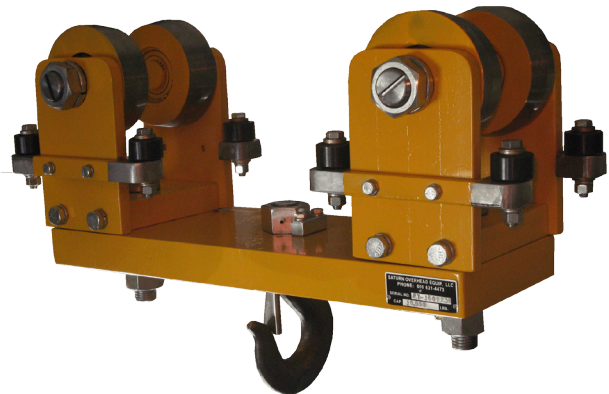

CUSTOM END TRUCKS/TROLLEYS

SHORT/BOGGIE END TRUCKS

- Add Lower Lugs; Handle Magnets, Etc.

8-WHEEL END TRUCKS with TRACTOR

- Reduce Wheel Loads

TROLLEY WITH LOWER EYE

- Fabricated or Commercial Eye
- Load Hook

ARTICULATING TROLLEY

- Negotiate Curves

HEAVY DUTY T-150 TRACTOR

TRACTOR & TROLLEY COMBINATAION SET

- Support Chain Hoists