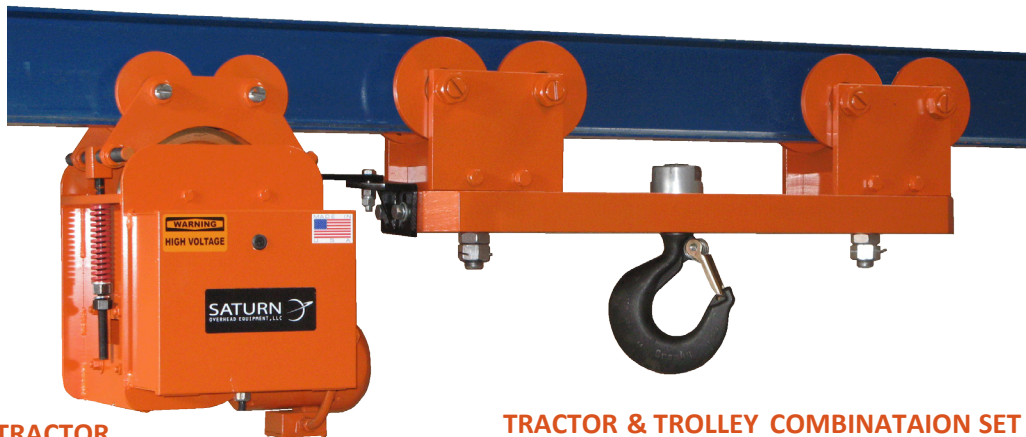

CUSTOM END TRUCKS/TROLLEYS

SHORT/BOGGIE END TRUCKS

- Add Lower Lugs; Handle Magnets, Etc.

8-WHEEL END TRUCKS with TRACTOR

- Reduce Wheel Loads

TROLLEY WITH LOWER EYE

- Fabricated or Commercial Eye
- Load Hook

ARTICULATING TROLLEY

- Negotiate Curves

HEAVY DUTY T-150 TRACTOR

TRACTOR & TROLLEY COMBINATAION SET

- Support Chain Hoists