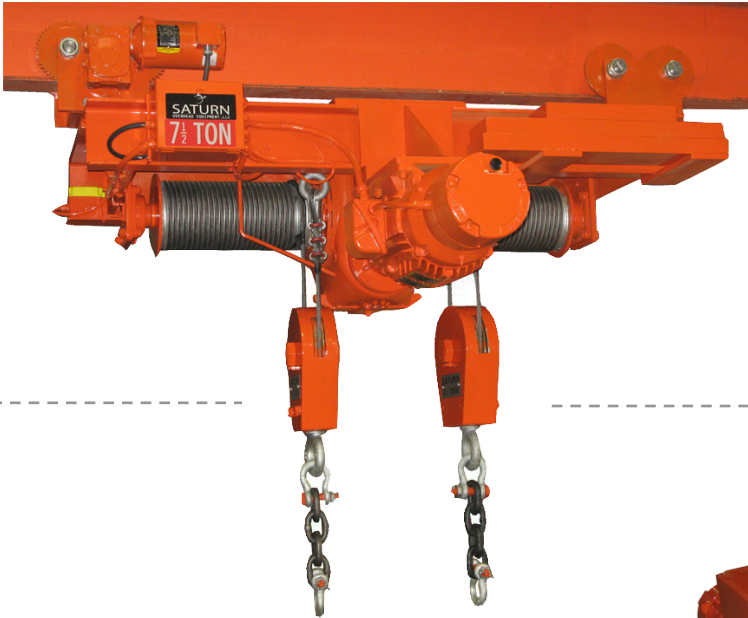

SPECIAL APPLICATIONS

CUSTOM WIRE ROPE HOISTS

SATURN builds Car Shaker Hoists, Bucket Hoists and Magnet Style Hoists for Special Applications. These H4 Duty Worm Gear Style Hoists are uniquely designed to HOLD and POWER Lower Material Handling Devices.

CAR SHAKER HOIST

- Heavy Service (H4/H4+ Duty)
- Rated for 15,000 LBS.
- Built to FIT Shaker

BUCKET HOIST

- Heavy Service (H4/H4+ Duty)
- Built To Fit Bucket
- Open/Close & Lifting Drums
- Under Running Dual Rail (Most Common)

MAGNET HOIST

- Heavy Service (H4/H4+ Duty)
Built to Fit Magnet
- Power Cord Reels Optional
- Monorail, Dual Rail or Top Running