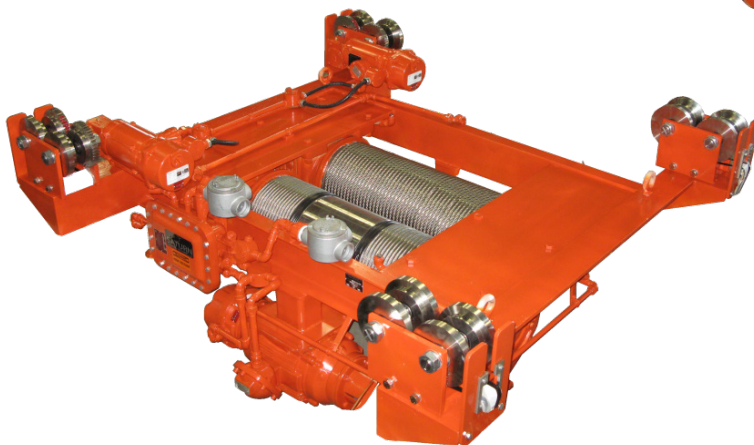

SPECIAL APPLICATIONS

CUSTOM WIRE ROPE HOISTS

SATURN builds Car Shaker Hoists, Bucket Hoists and Magnet Style Hoists for Special Applications. These H4 Duty Worm Gear Style Hoists are uniquely designed to HOLD and POWER Lower Material Handling Devices.

CAR SHAKER HOIST

- Heavy Service (H4/H4+ Duty)
- Rated for 15,000 LBS.
- Built to FIT Shaker

BUCKET HOIST

- Heavy Service (H4/H4+ Duty)
- Built To Fit Bucket
- Open/Close & Lifting Drums
- Under Running Dual Rail (Most Common)

MAGNET HOIST

- Heavy Service (H4/H4+ Duty)
Built to Fit Magnet
- Power Cord Reels Optional
- Monorail, Dual Rail or Top Running