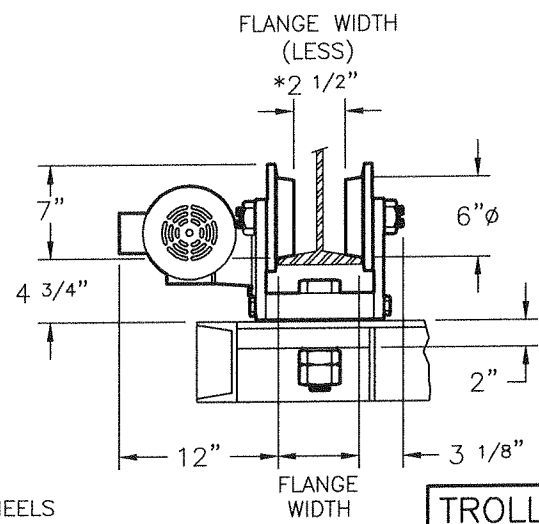

ALL DIMENSIONS ARE FOR REFERENCE ONLY AND SUBJECT TO CHANGE WITHOUT NOTICE

- TROLLEY FORWARD
 - TROLLEY REVERSE
 - HOIST UP
 - HOIST DOWN
- P.B. STATION (OPTIONAL)

TROLLEYS

* LESS 1 5/8" FOR PATENTED TRACK WITH NARROW WHEELS

FOR LETTER DESIGNATIONS - SEE CATALOG

<p>4 to 7.5 TON TWIN HOOK MONORAIL HOISTS (B TYPE)</p>	
<p>CONTACT SATURN: TEL: 1-800-631-4473 www.saturnoe.com</p>	<p>DRAWING NO.: WB-24</p>