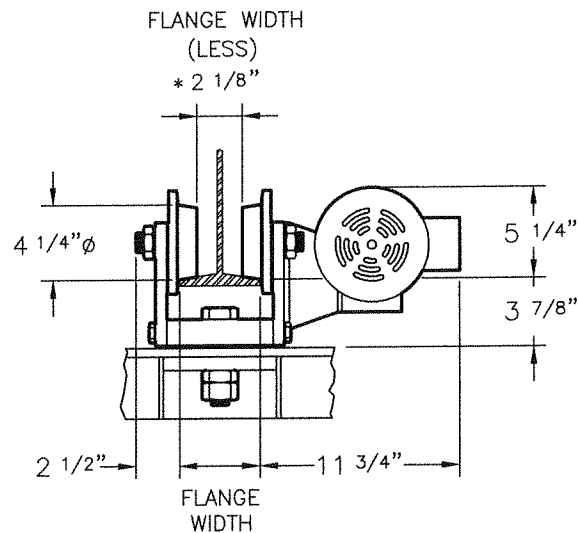

- TROLLEY FORWARD
- TROLLEY REVERSE
- HOIST UP
- HOIST DOWN

P.B. STATION
(OPTIONAL)

FOR LETTER DESIGNATIONS - SEE CATALOG

* LESS 1 5/8" FOR PATENTED TRACK WITH NARROW WHEELS

TROLLEYS

SATURN  OVERHEAD EQUIPMENT, LLC	
2 to 3 TON ULTRA-LOW HEADROOM MONORAIL HOIST (FE TYPE)	
CONTACT SATURN: TEL: 1-800-631-4473 www.saturnoe.com	DRAWING NO.: WB-20