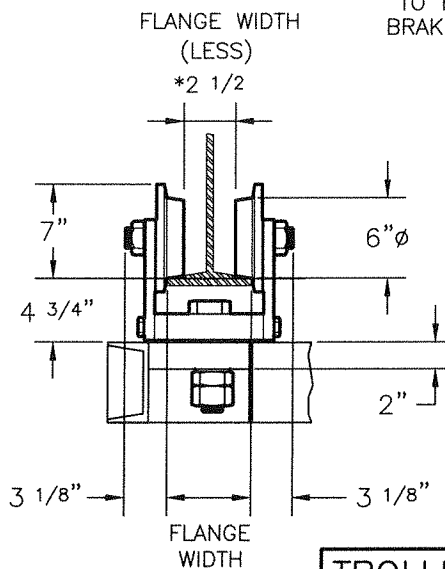

- ⊙ TROLLEY FORWARD
- ⊙ TROLLEY REVERSE
- ⊙ HOIST UP
- ⊙ HOIST DOWN

P.B. STATION (OPTIONAL)

TROLLEYS

FOR LETTER DESIGNATIONS - SEE CATALOG

* LESS 1 5/8" FOR PATENTED TRACK WITH NARROW WHEELS

4 to 5-TON SEMI-LOW HEADROOM MONORAIL HOIST (FD-TYPE)	
CONTACT SATURN: TEL: 1-800-631-4473 www.saturnoe.com	DRAWING NO.: WB-19-PT