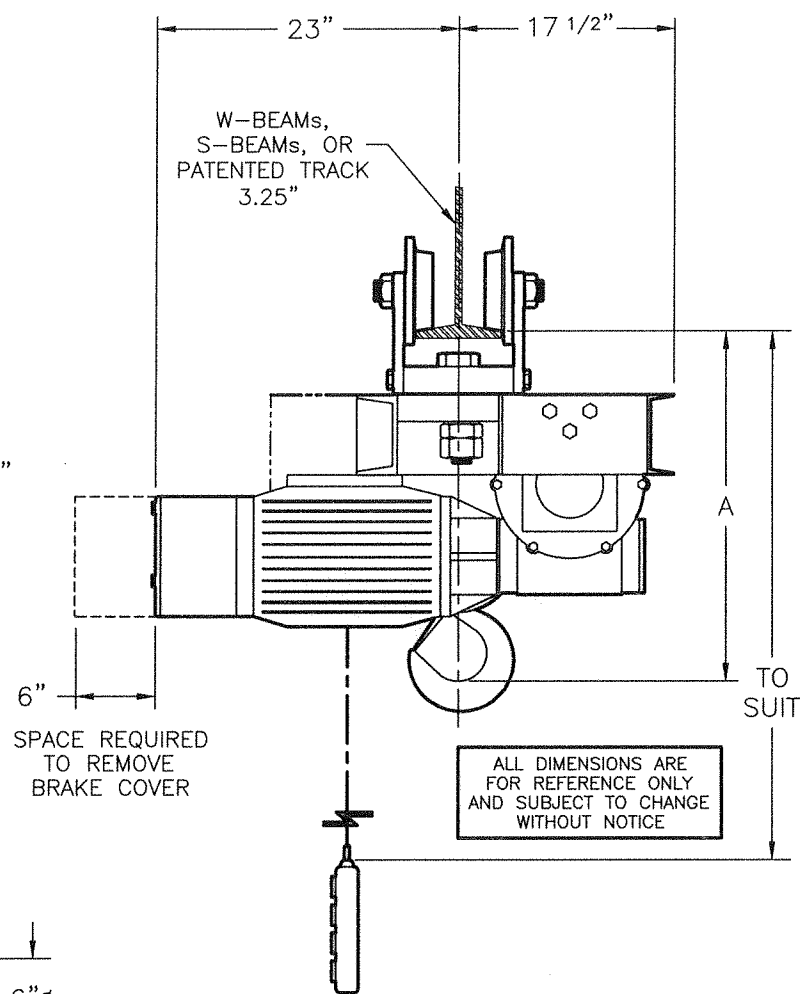

- ⊙ TROLLEY FORWARD
- ⊙ TROLLEY REVERSE
- ⊙ HOIST UP
- ⊙ HOIST DOWN

P.B. STATION (OPTIONAL)

TROLLEYS

FOR LETTER DESIGNATIONS - SEE CATALOG

* LESS 1 5/8" FOR PATENTED TRACK WITH NARROW WHEELS

4 to 5-TON SEMI-LOW HEADROOM MONORAIL HOIST (FD-TYPE)	
CONTACT SATURN: TEL: 1-800-631-4473 www.saturnoe.com	DRAWING NO.: WB-19-PT