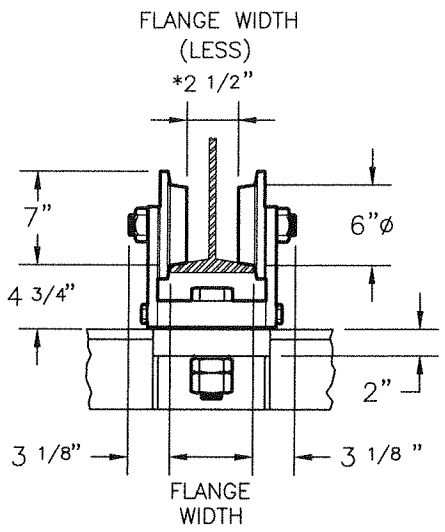

ALL DIMENSIONS ARE FOR REFERENCE ONLY AND SUBJECT TO CHANGE WITHOUT NOTICE

- TROLLEY FORWARD
 - TROLLEY REVERSE
 - HOIST UP
 - HOIST DOWN
- P.B. STATION (OPTIONAL)

* LESS 1 5/8" FOR PATENTED TRACK WITH NARROW WHEELS

TROLLEYS

FOR LETTER DESIGNATIONS - SEE CATALOG

4 to 5-TON ULTRA-LOW HEADROOM MONORAIL HOIST (FE TYPE)	
CONTACT SATURN: TEL: 1-800-631-4473 www.saturnoe.com	DRAWING NO.: WB-18-PT